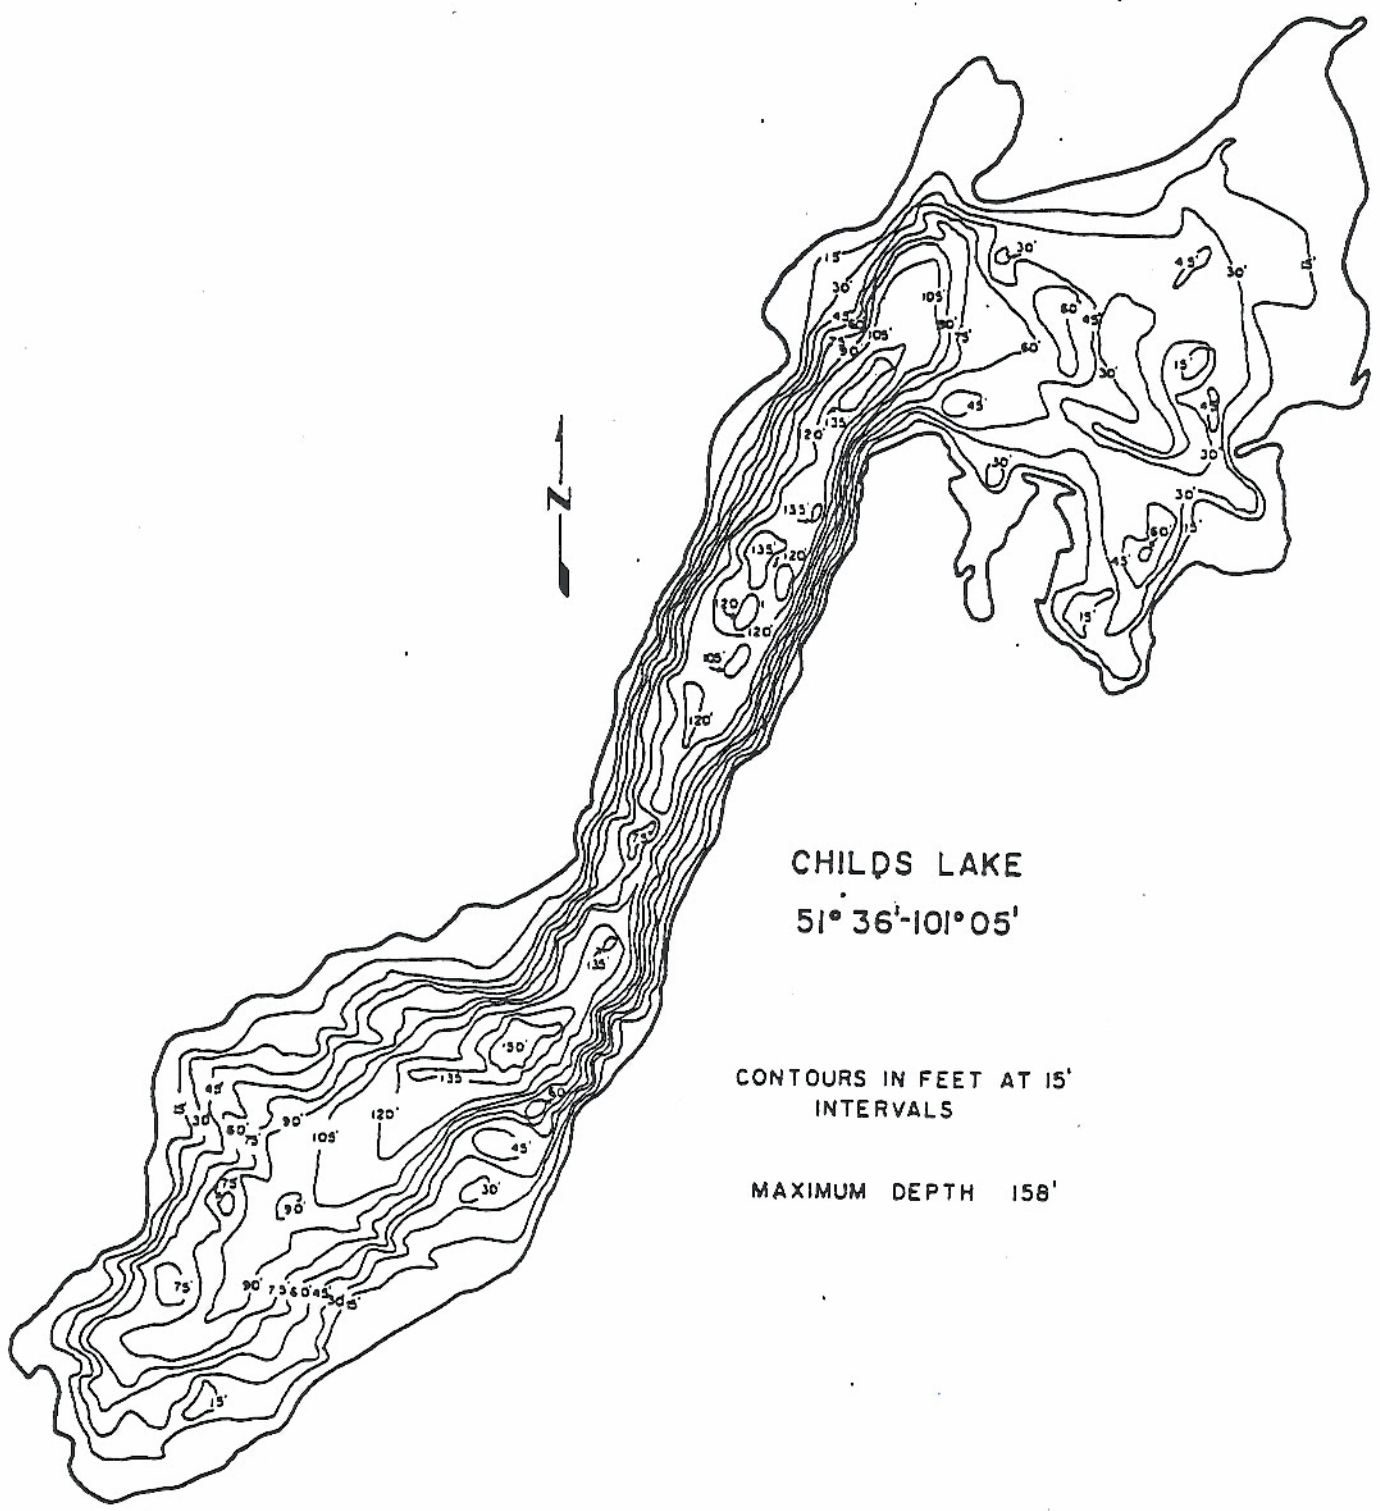

CHILDS LAKE

CHILDS LAKE
51° 36' - 101° 05'

CONTOURS IN FEET AT 15'
INTERVALS

MAXIMUM DEPTH 158'