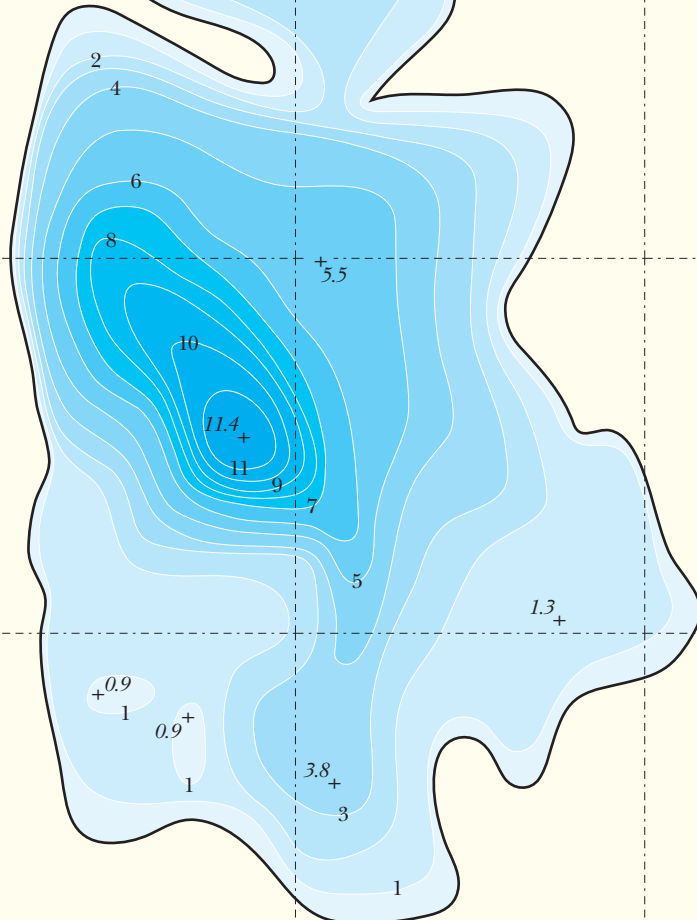

100 57 36 W

100 57 24 W

100 57 12 W

100 57 00 W

Spray Lake

Township 32, Range 25 West of First Meridian,
Census Division 20

51
44
16
N

51
44
16
N

51
43
36
N

51
43
36
N

100 57 36 W

100 57 24 W

100 57 12 W

100 57 00 W

Kulhavy Lake

Spray Lake is located 46³/₄ km southeast of the town of Swan River. The lake has an area of 50.2 hectares and attains a maximum depth of 11.4 meters.

All depths are in meters.

Coordinate information is given in degrees-minutes-seconds.

Depth information from 2016 Swan Valley Sport Fishing Enhancement Inc. bathymetric survey.